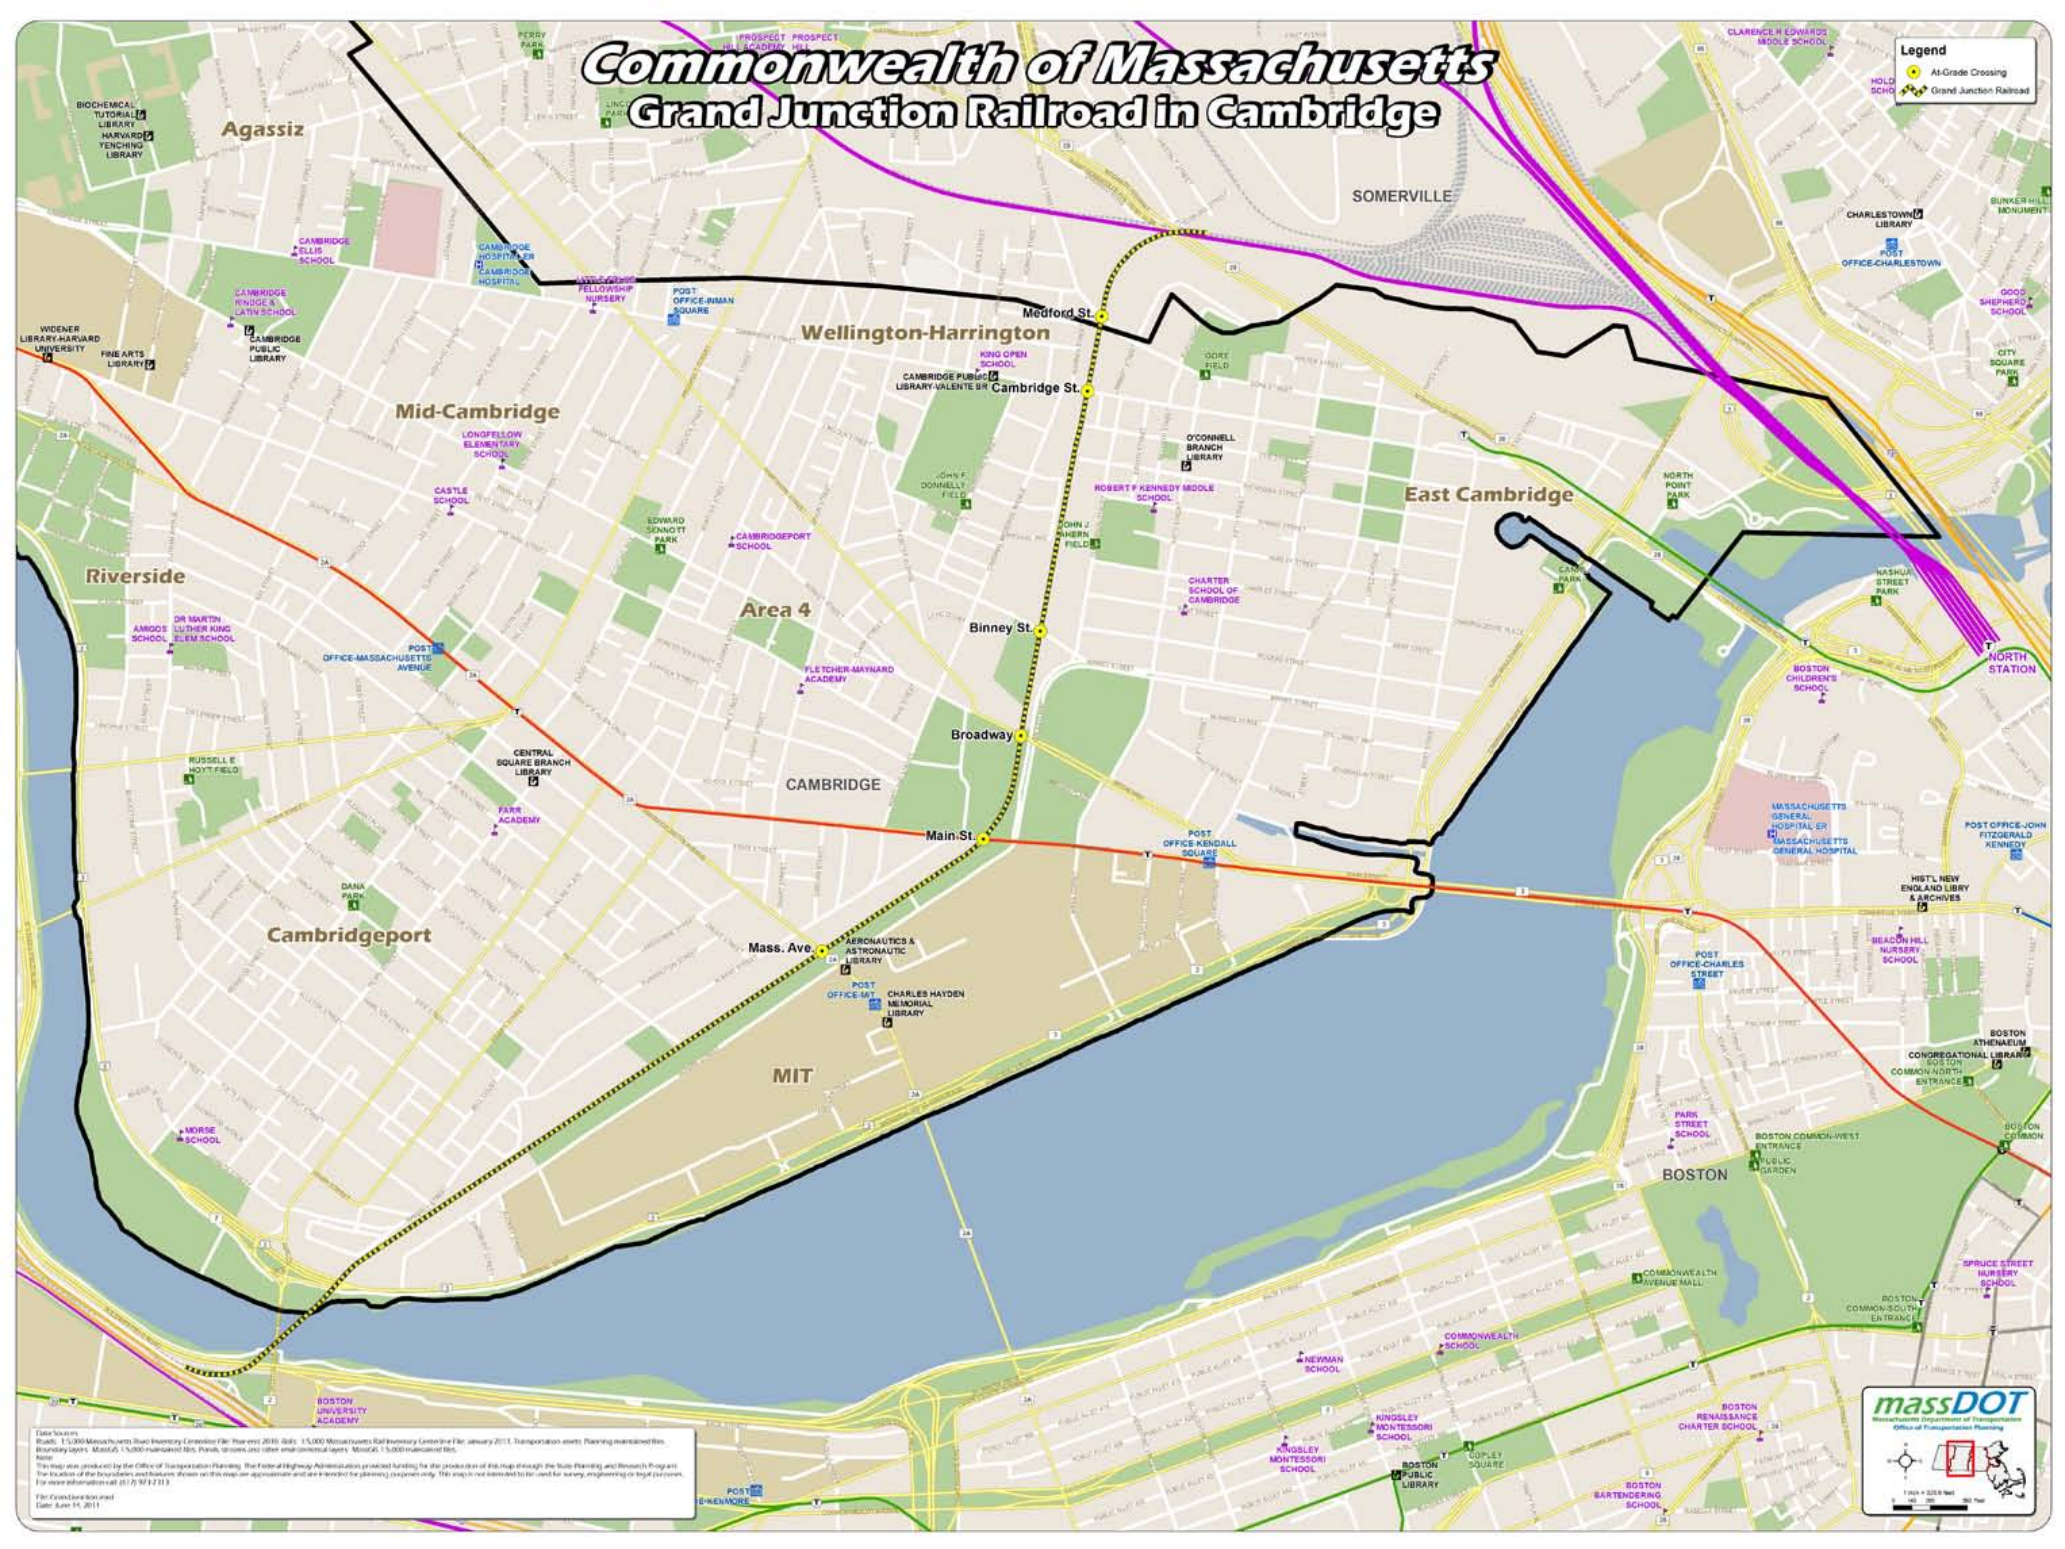

Commonwealth of Massachusetts Grand Junction Railroad in Cambridge

Legend

- All-Grade Crossing
- Grand Junction Railroad

massDOT
Massachusetts Department of Transportation
Office of Transportation Planning