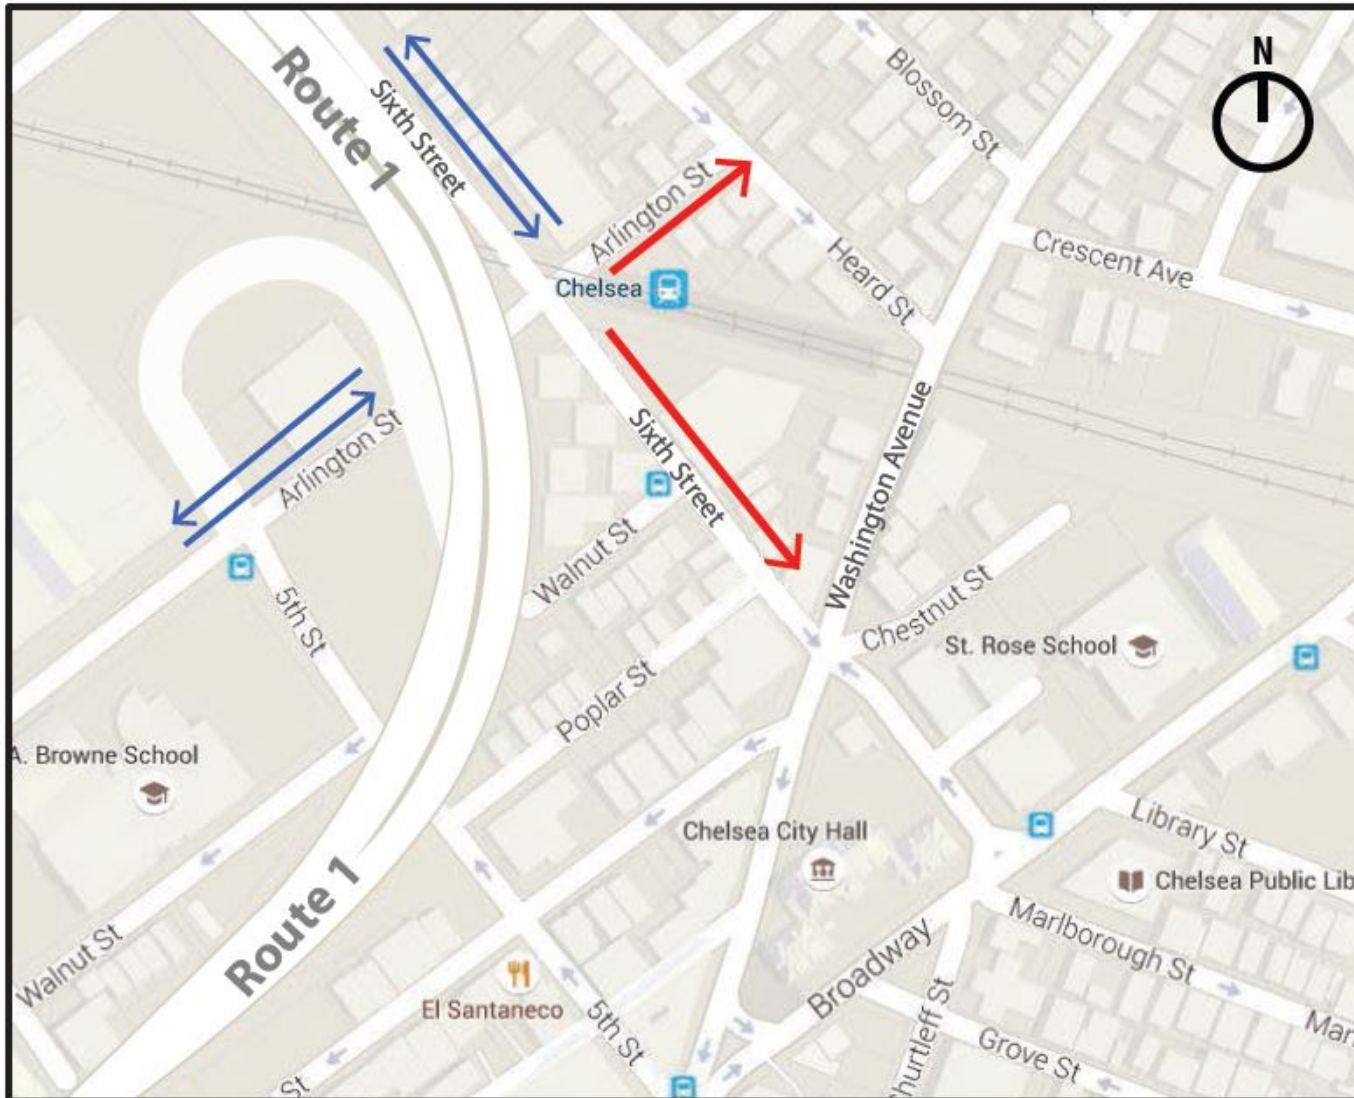

Arlington and Sixth Street

Changes to One Way Circulation

NOT TO SCALE

Map data © 2015 Google

CHANGES IN CIRCULATION

- 1. Arlington Street**
Arlington Street will be converted to one-way northbound from Sixth Street to Heard Street beginning on Tuesday August 23, 2016.
- 2. Sixth Street**
Sixth Street will be converted to one-way eastbound from Arlington Street to Washington Avenue beginning on Tuesday August 23, 2016.