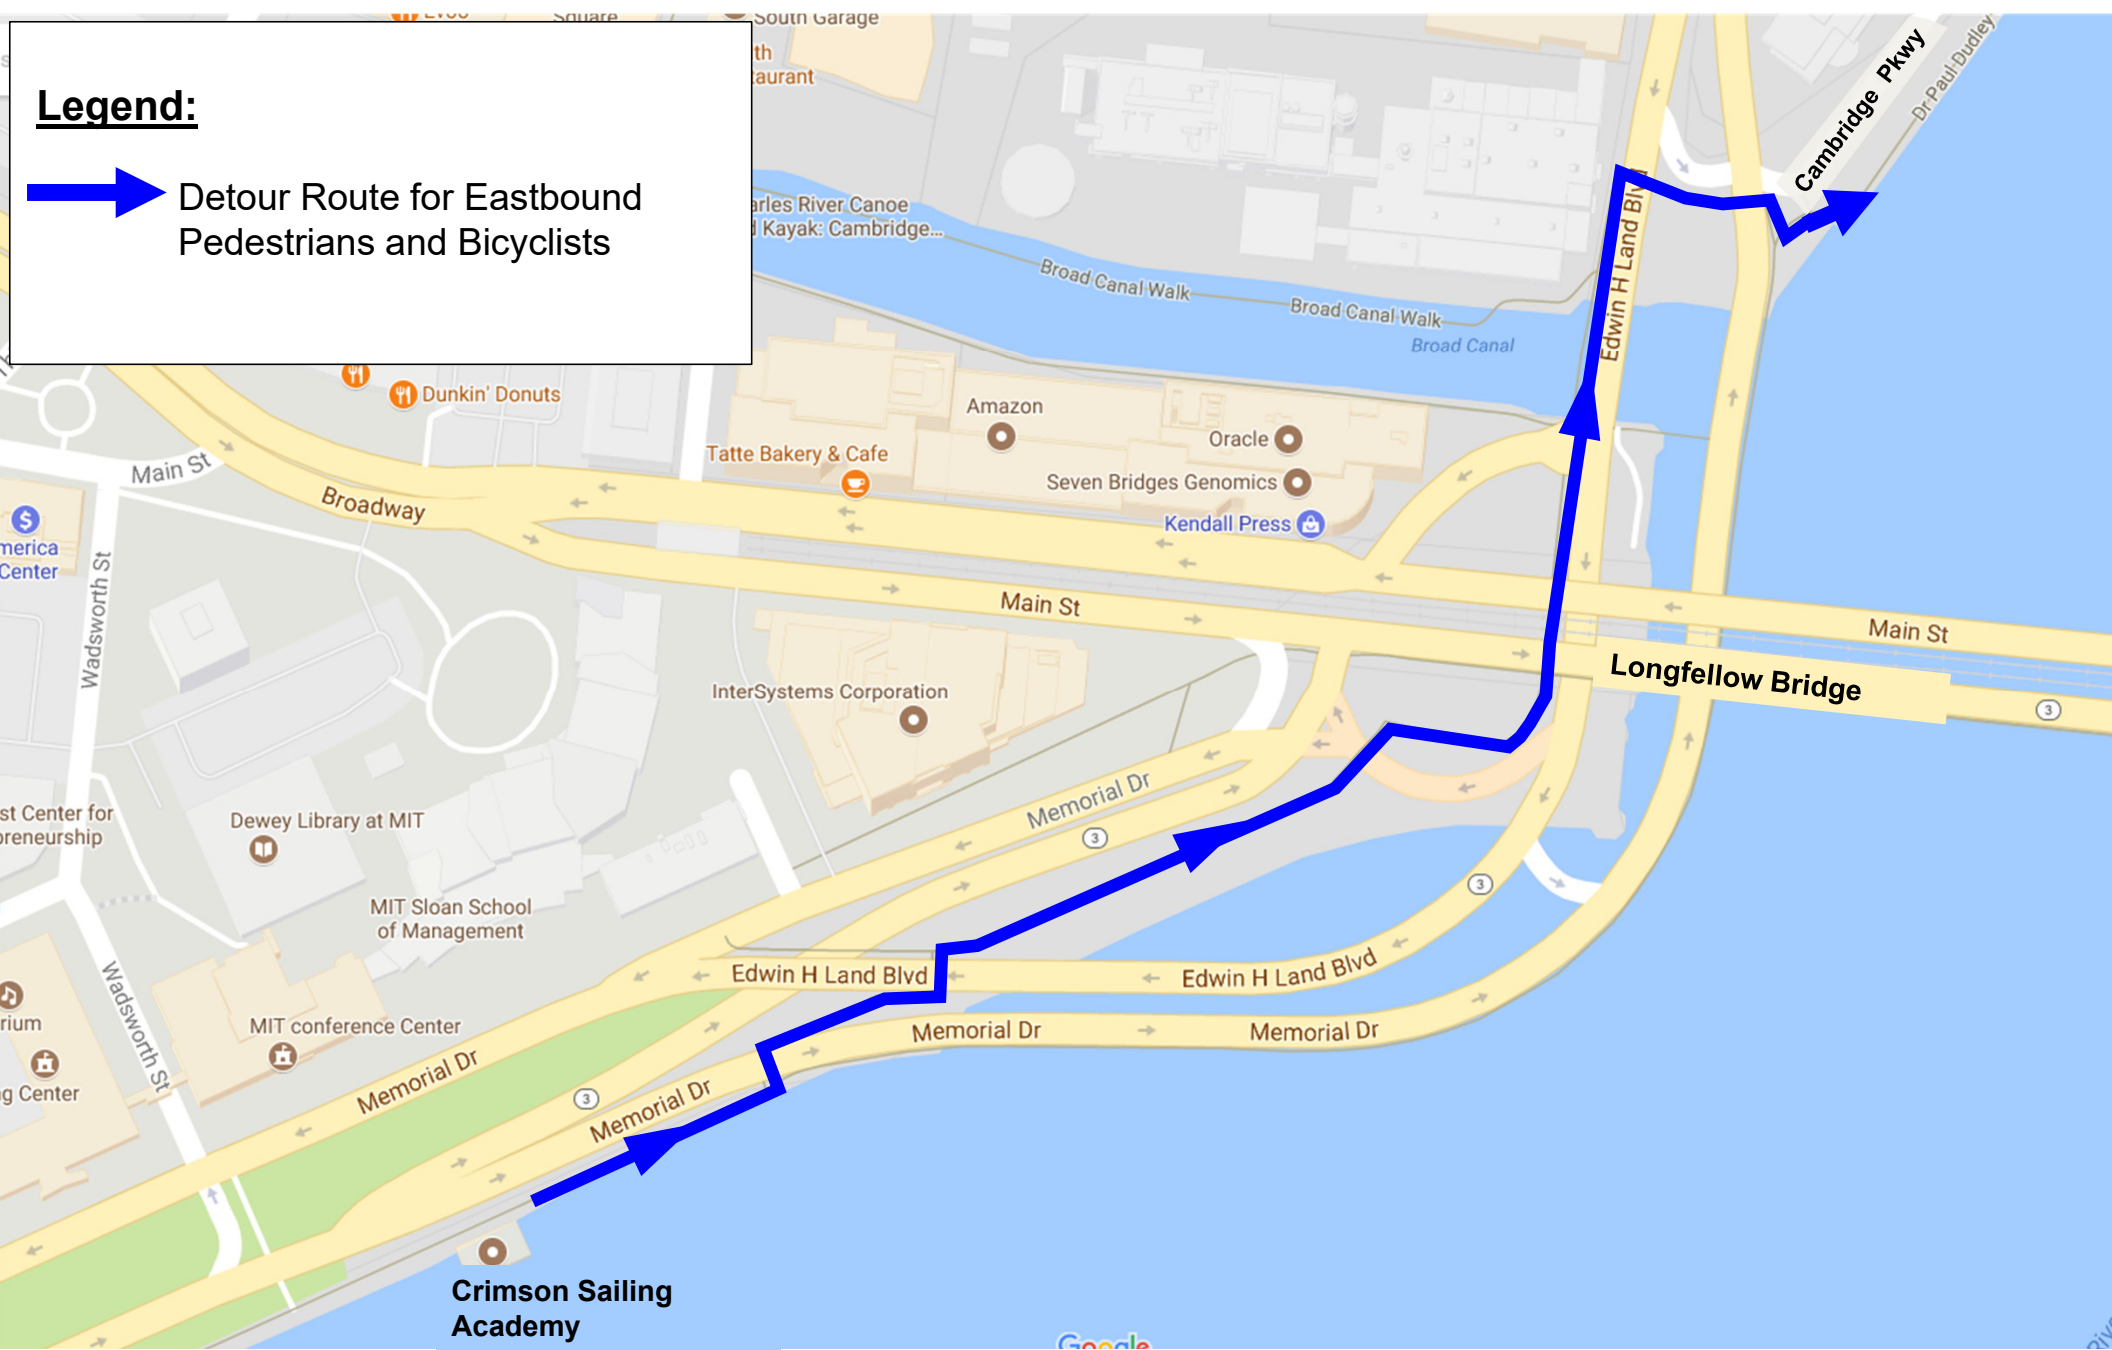

Legend:

 Detour Route for Eastbound Pedestrians and Bicyclists

Longfellow Bridge Rehabilitation Project

Bicyclists & Pedestrians - Land Boulevard/Memorial Drive Eastbound Detour Route

- From east of the Crimson Sailing Academy, take a left to cross Memorial Drive eastbound, follow the path to the right and cross Land Boulevard westbound, turn right and follow the path to cross the Land Boulevard off-ramp, turn right to follow the path under the Longfellow Bridge, and use the crosswalks at the intersection with Cambridge Parkway to rejoin Land Boulevard eastbound.